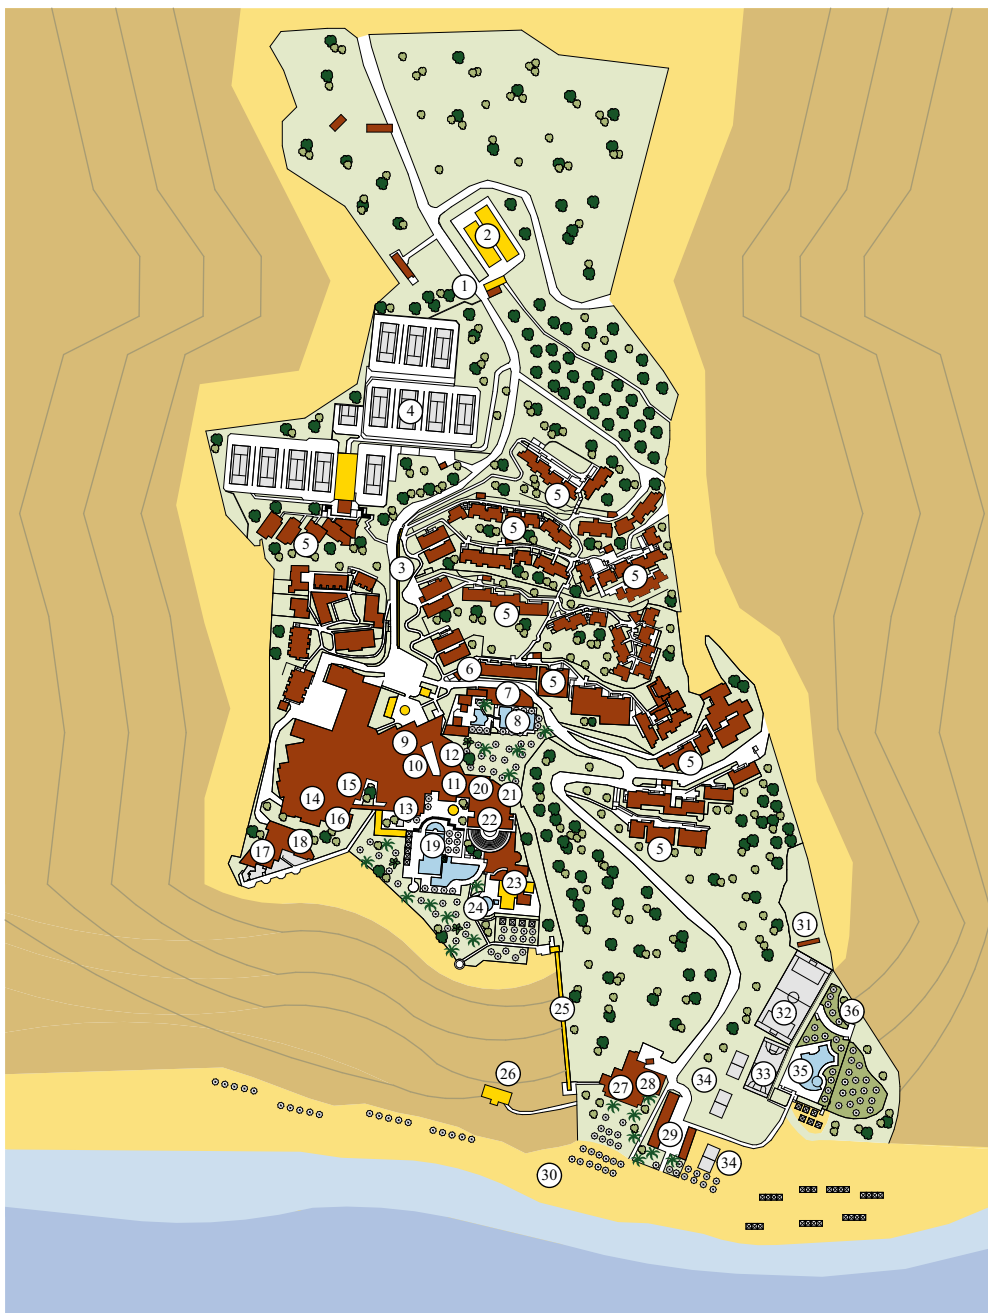

LAGEPLAN

ROBINSON® CLUB DAIDALOS

LEGENDE

- | | | | |
|----|--|----|--------------------|
| 1 | HAUPTTOR, BIKESTATION | 19 | HAUPTPOOL |
| 2 | PARKPLATZ | 20 | KONFERENZBEREICH |
| 3 | ROLLBAND | 21 | FITNESS-STUDIO |
| 4 | TENNISPLÄTZE | 22 | THEATER |
| 5 | GÄSTEZIMMER | 23 | ROBY CLUB |
| 6 | GÄSTEWÄSCHEREI | 24 | KINDERPOOL |
| 7 | WellFit-SPA | 25 | SCHRÄGAUFZUG |
| 8 | RUHEPOOL | 26 | BODY&MIND |
| 9 | REZEPTION | 27 | STRANDRESTAURANT |
| 10 | ROBIN STORE | 28 | BEACHBAR |
| 11 | INFO | 29 | WASSERSPORTSTATION |
| 12 | ARZT | 30 | STRAND |
| 13 | HAUPTBAR, SCHACHBRETT | 31 | BOGENSPORT |
| 14 | HAUPTRESTAURANT | 32 | SOCCERENA |
| 15 | KINDERRESTAURANT | 33 | BASKETBALL |
| 16 | WellFit-EBENE, GROUPEFITNESS, INDOOR CYCLING | 34 | BEACH - VOLLEYBALL |
| 17 | SPEZIALITÄTENRESTAURANT | 35 | STRANDPOOL |
| 18 | NITE CLUB | 36 | STRANDPOOL BAR |